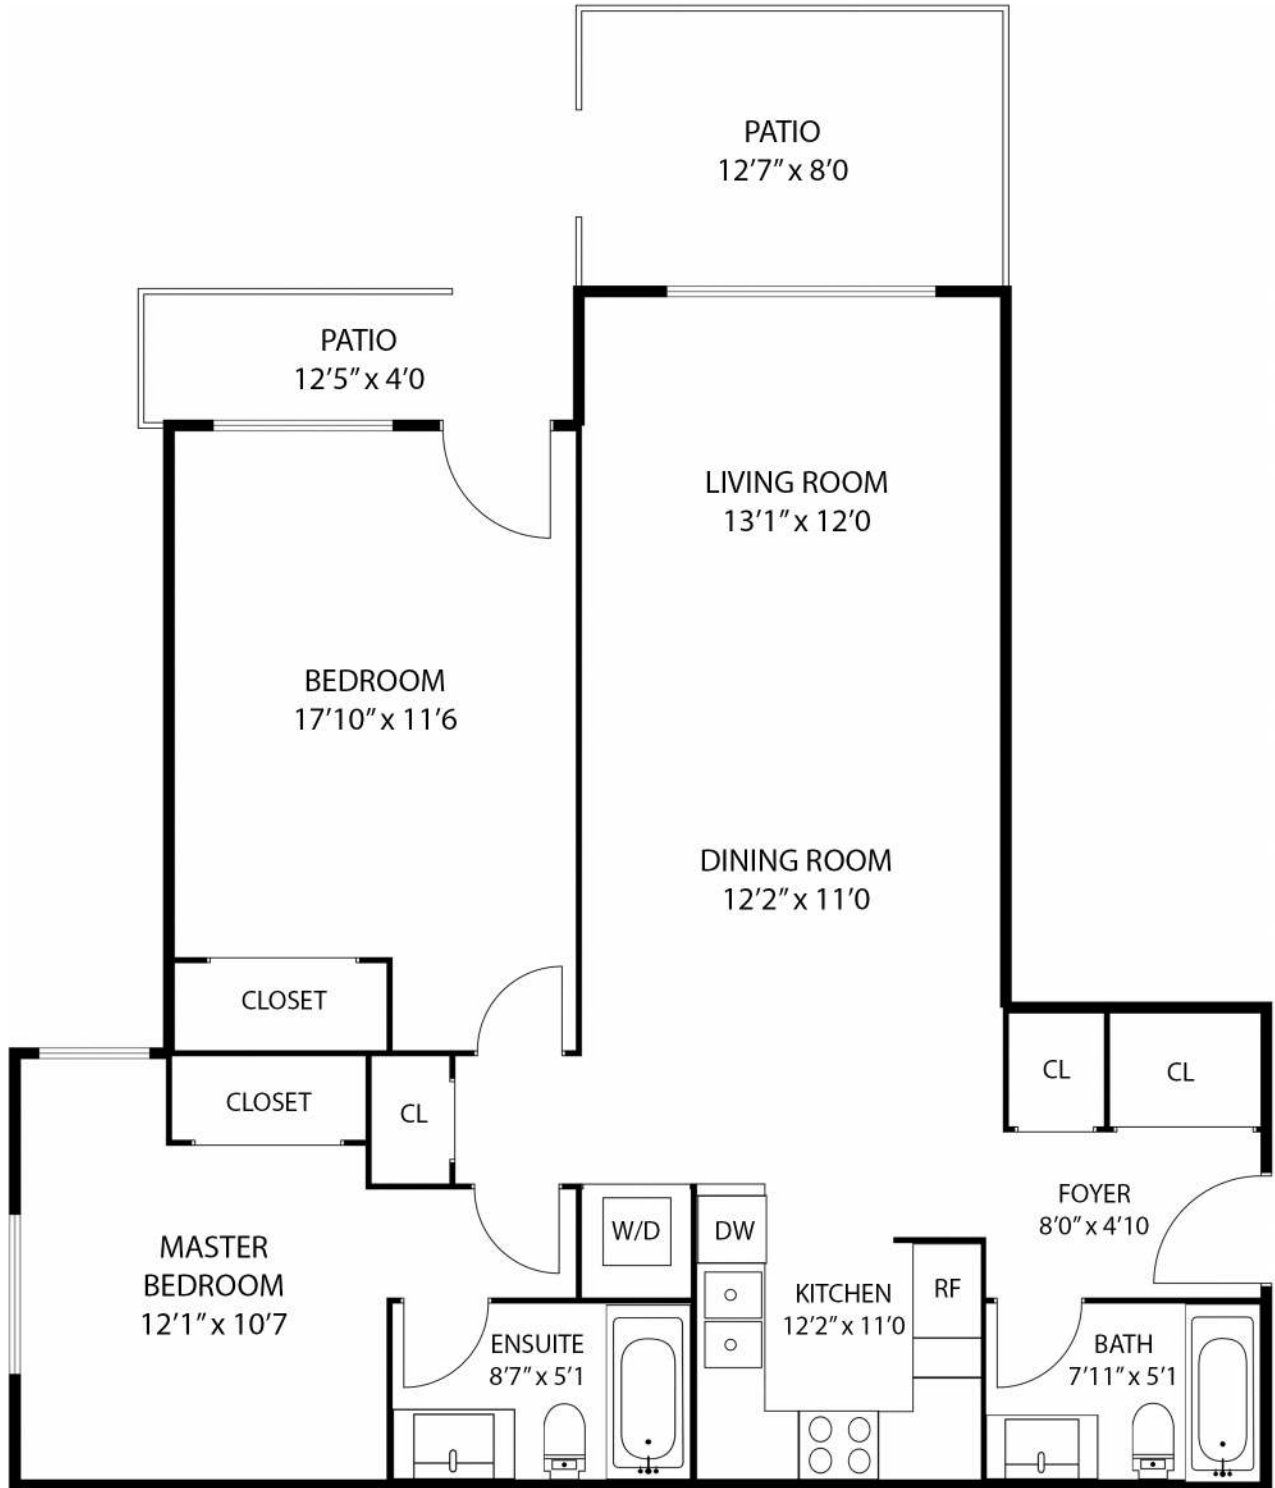

106 - 2228 Welcher Ave  
Port Coquitlam, BC

Total Interior Area: **1003 sqft.**

Total Exterior Area: **153 sqft.**

Measured On Jan 24, 2019 by Angus Macgillivray

\*\*Approx. based on interior measurements to exterior walls  
\*\*Total square footage not taken from original blueprints