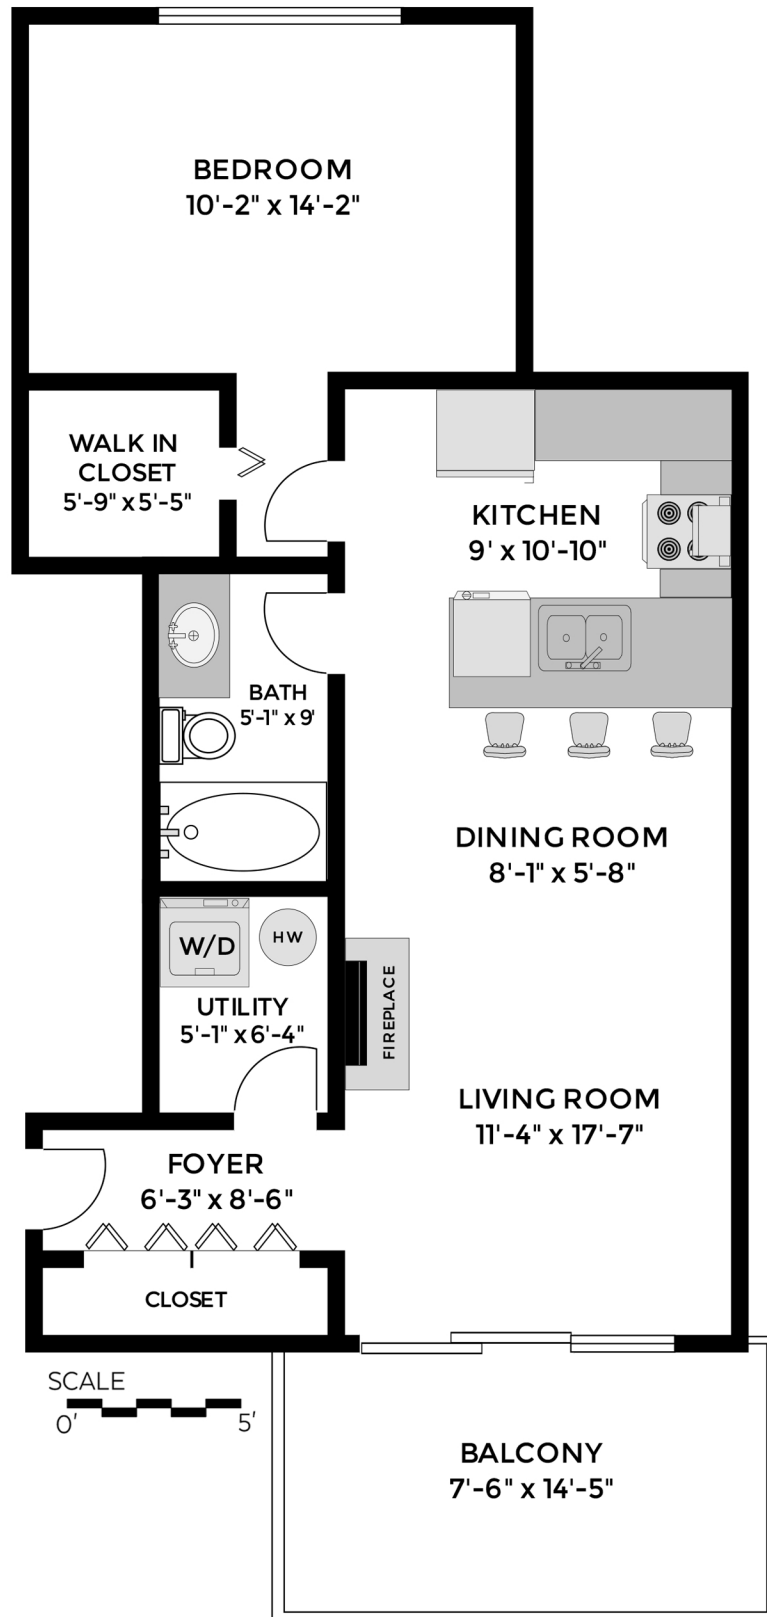

Total Interior Area: 702sqft.

Balcony: 105sqft.

Measured On October 29, 2018

**Approx. based on interior measurements to exterior walls

**Total square footage not taken from original blueprints

NORTH