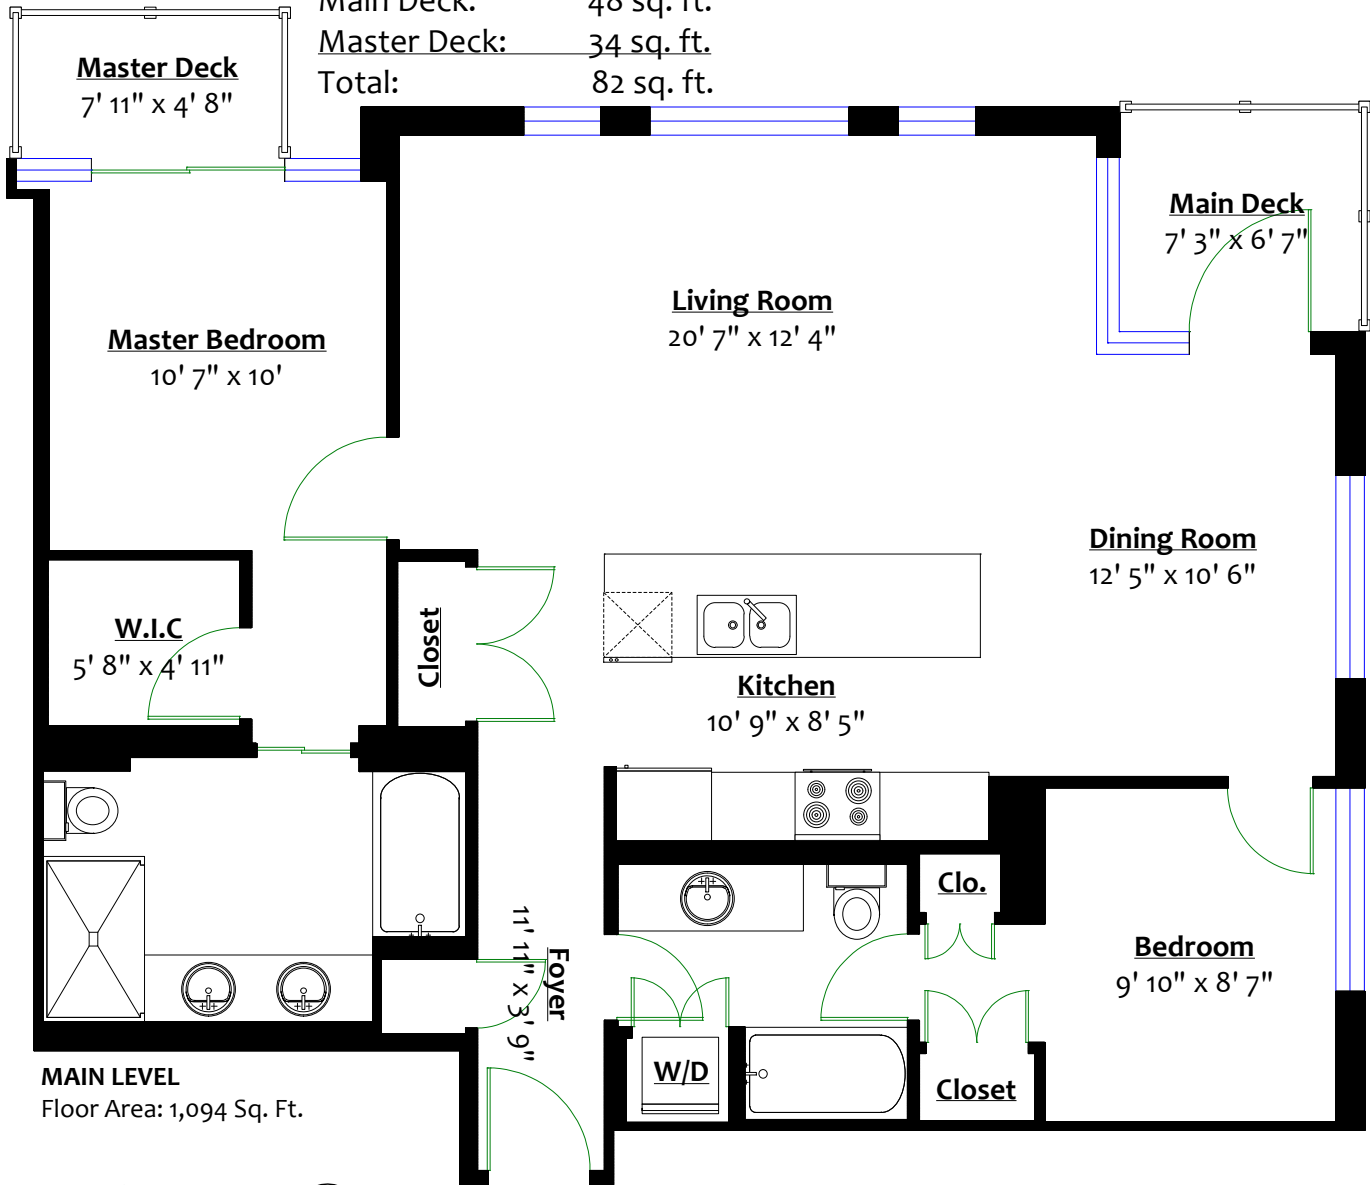

#1701 – 135 17th Street West, North Vancouver, B.C.

Totals**

Main Level: 1,094 sq. ft.

Main Deck: 48 sq. ft.

Master Deck: 34 sq. ft.

Total: 82 sq. ft.

MAIN LEVEL
Floor Area: 1,094 Sq. Ft.

** Approx. based on interior measurements to exterior walls
** Total square footage not taken from original blueprints